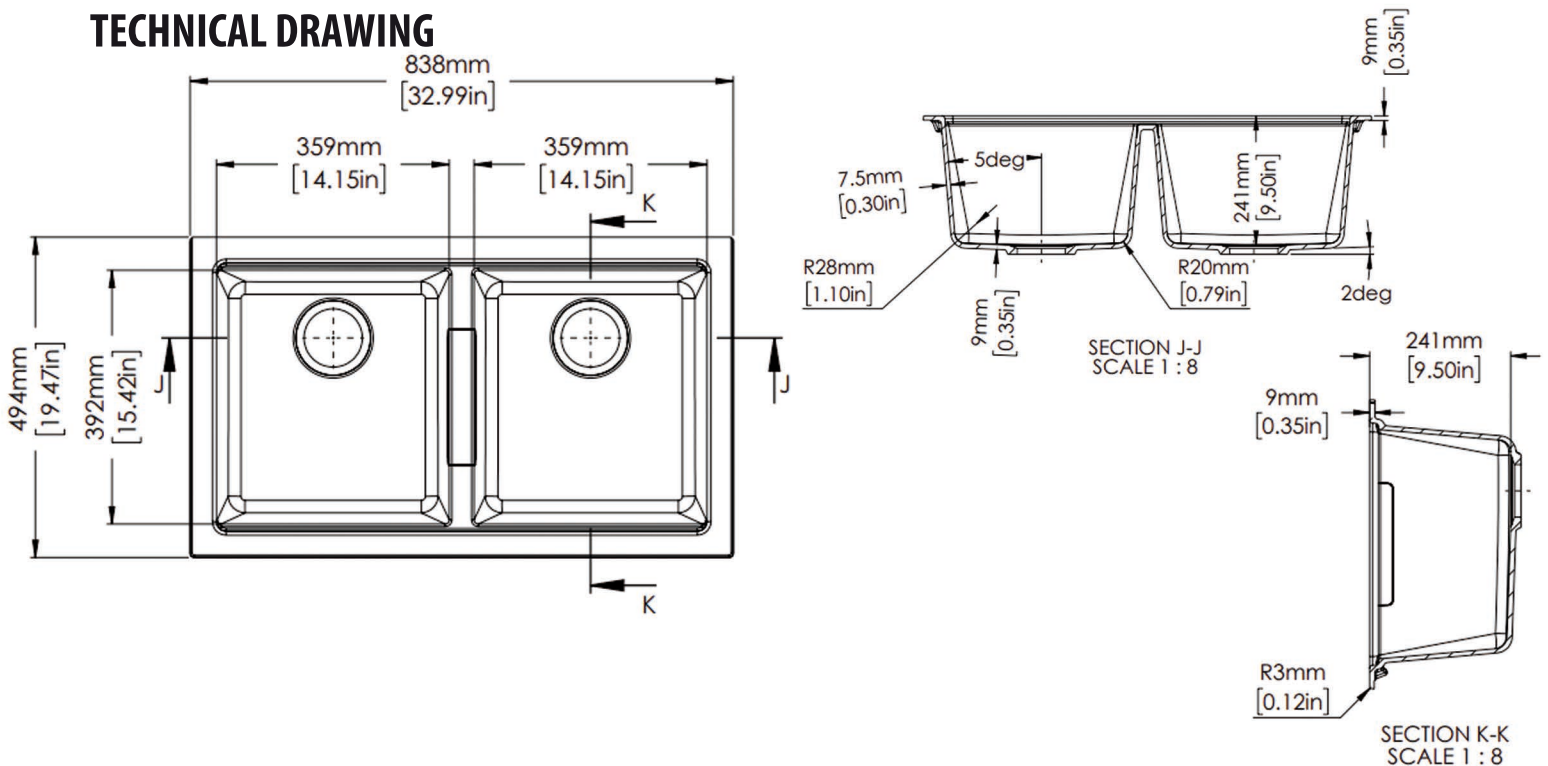

TECHNICAL DRAWING

www.soci.design

718 S. Greenville Ave, Ste 190, Allen, TX 75002

Phone: (214) 585-4900

Email: sales@soci.design