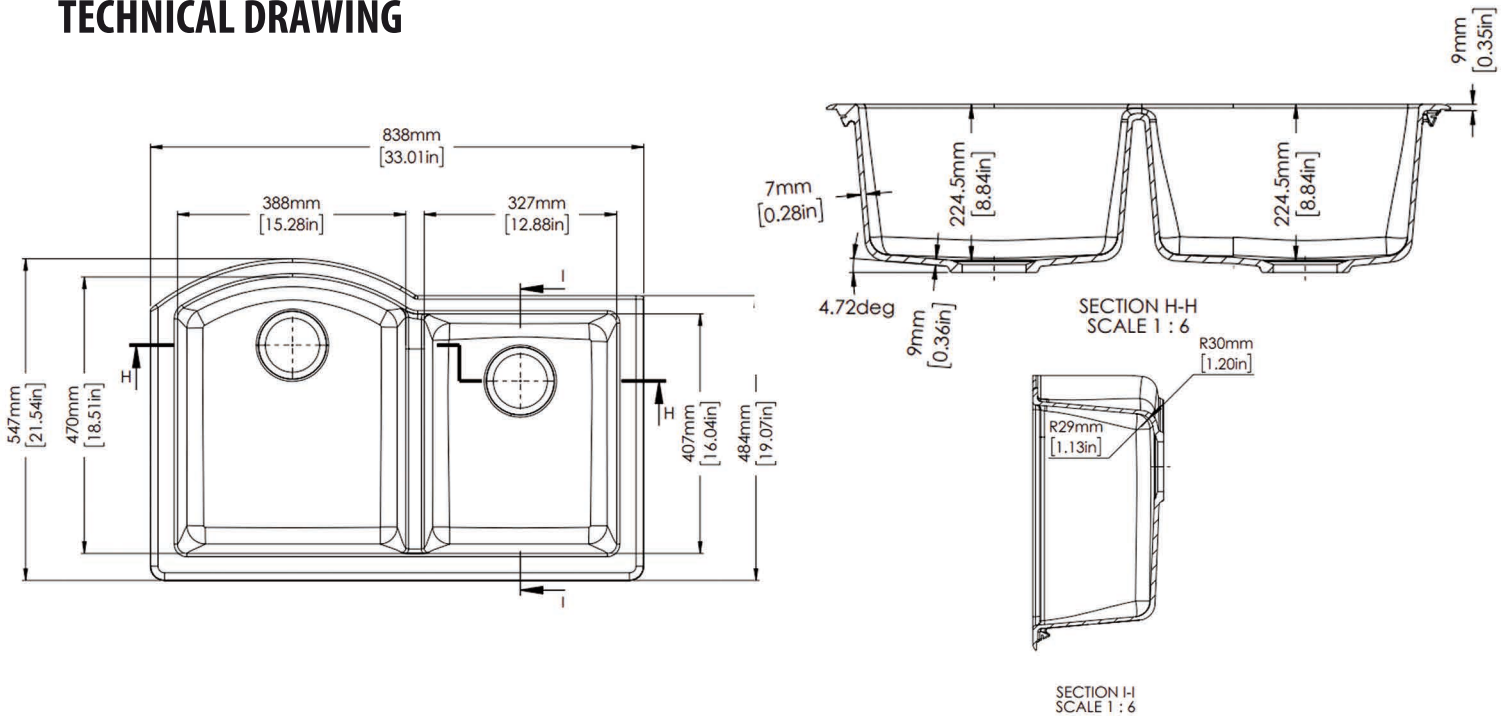

TECHNICAL DRAWING

www.soci.design

718 S. Greenville Ave, Ste 190, Allen, TX 75002

Phone: (214) 585-4900

Email: sales@soci.design