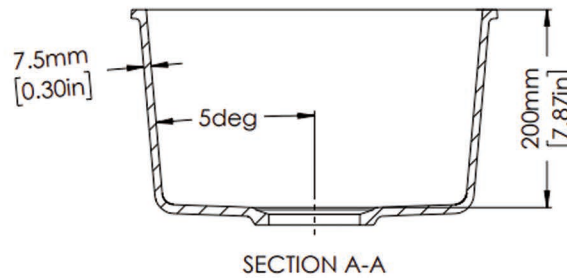

www.soci.design

718 S. Greenville Ave, Ste 190, Allen, TX 75002

Phone: (214) 585-4900

Email: sales@soci.design