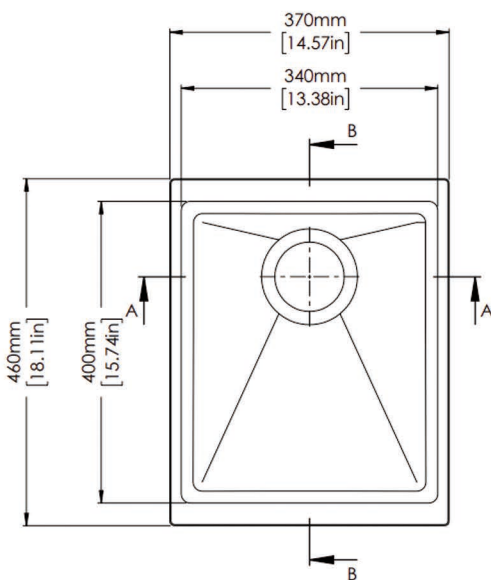

www.soci.design

718 S. Greenville Ave, Ste 190, Allen, TX 75002

Phone: (214) 585-4900

Email: sales@soci.design