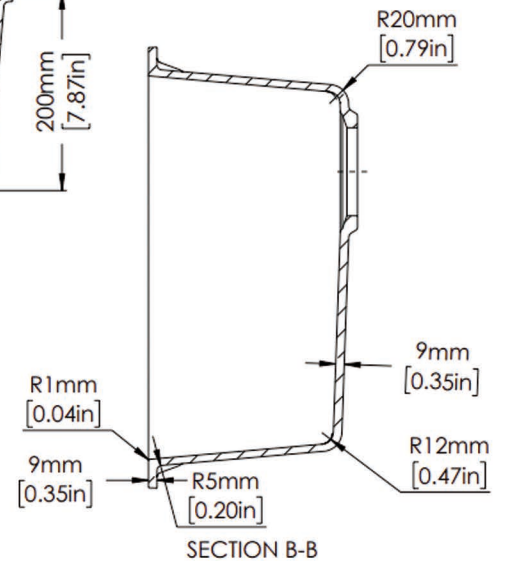

www.soci.design

718 S. Greenville Ave, Ste 190, Allen, TX 75002

Phone: (214) 585-4900

Email: sales@soci.design