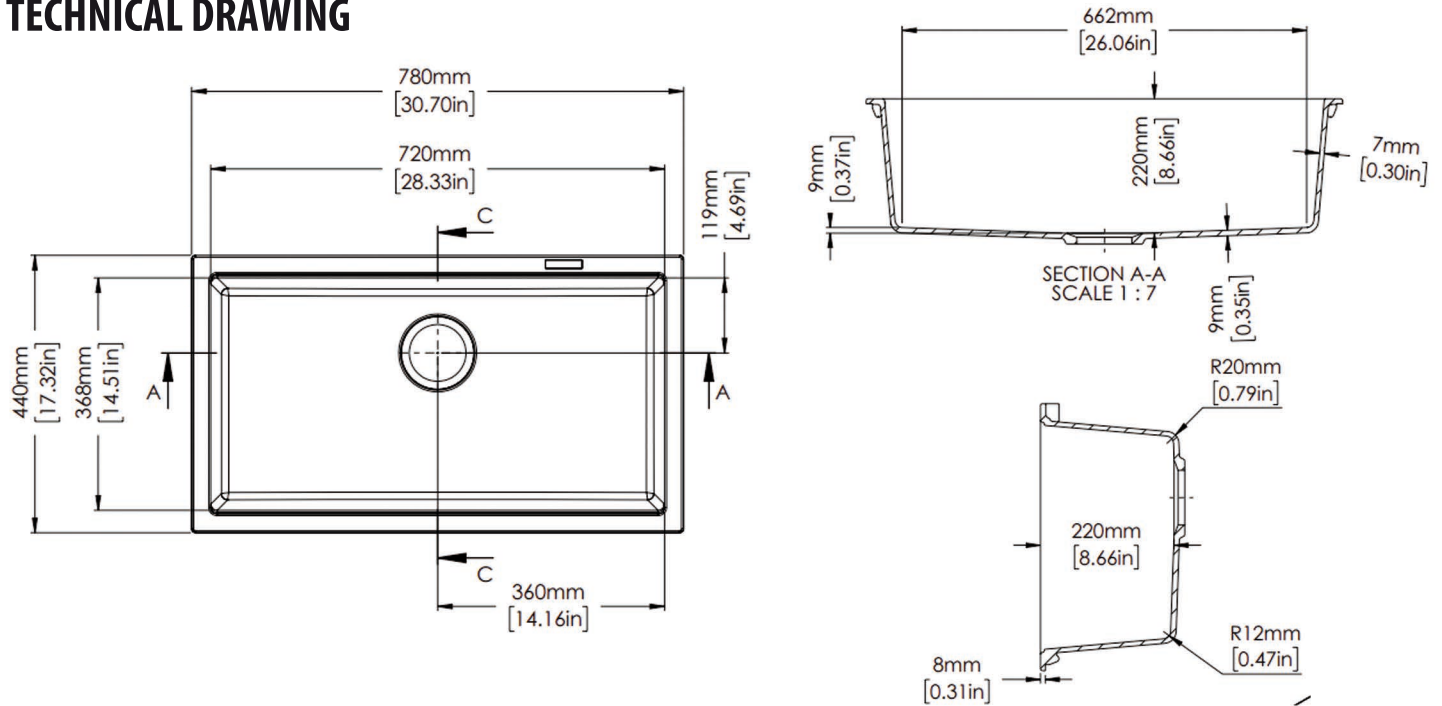

TECHNICAL DRAWING

www.soci.design

718 S. Greenville Ave, Ste 190, Allen, TX 75002

Phone: (214) 585-4900

Email: sales@soci.design