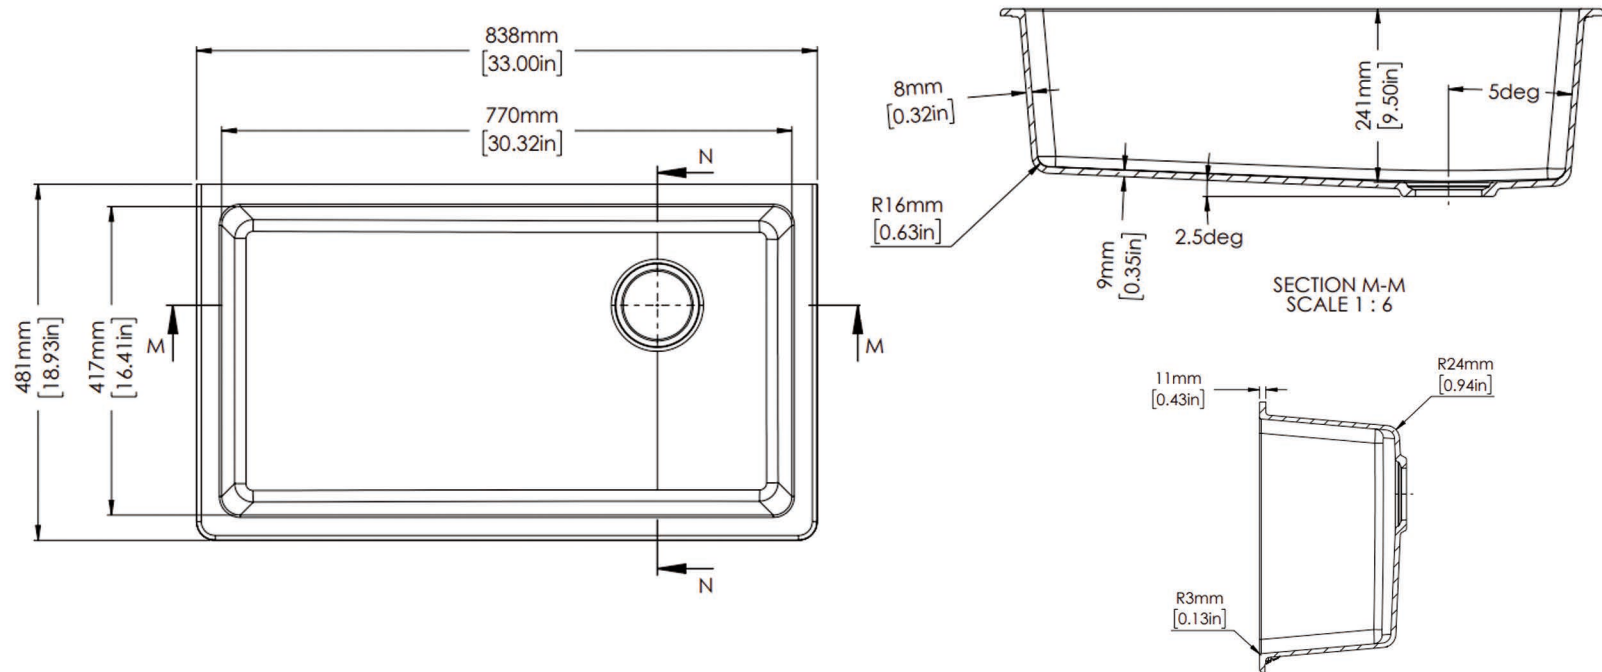

TECHNICAL DRAWING

www.soci.design

718 S. Greenville Ave, Ste 190, Allen, TX 75002

Phone: (214) 585-4900

Email: sales@soci.design